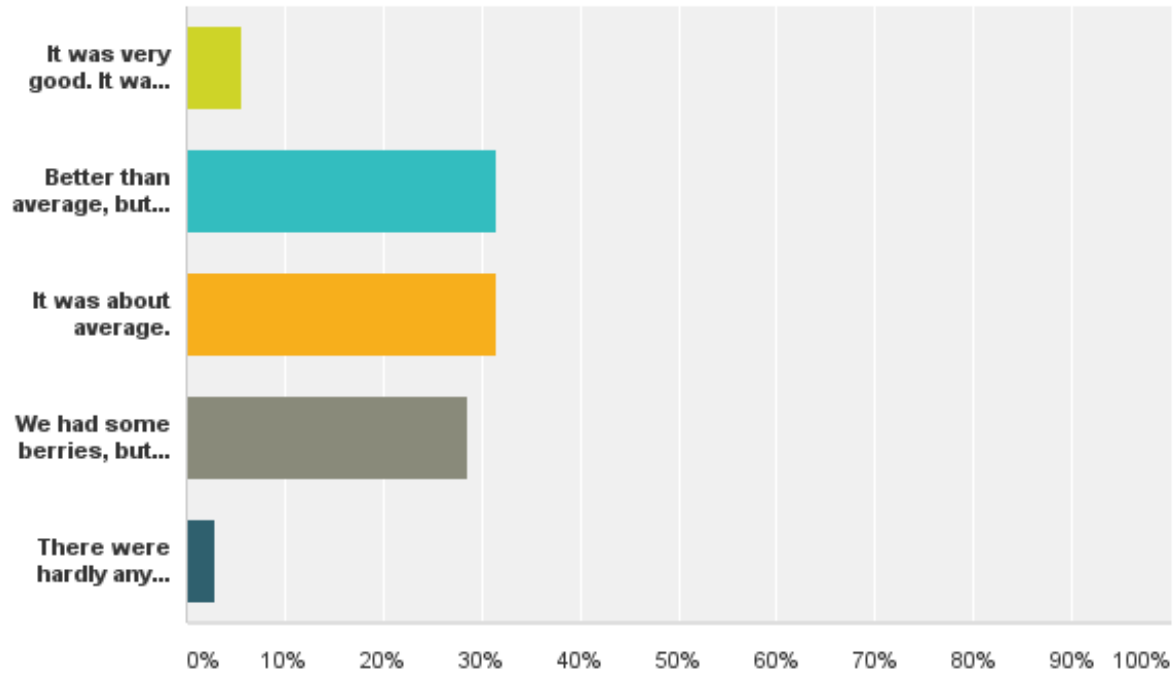

Q9 How was your harvest of this berry in 2015?

Answered: 46 Skipped: 26

Crowberry (Blackberry)
Distribution (in blue)

Q18 How was your harvest of this berry in 2015?

Answered: 35 Skipped: 37

Q26 For all types of berries combined, how would you describe your berry harvest in 2015?