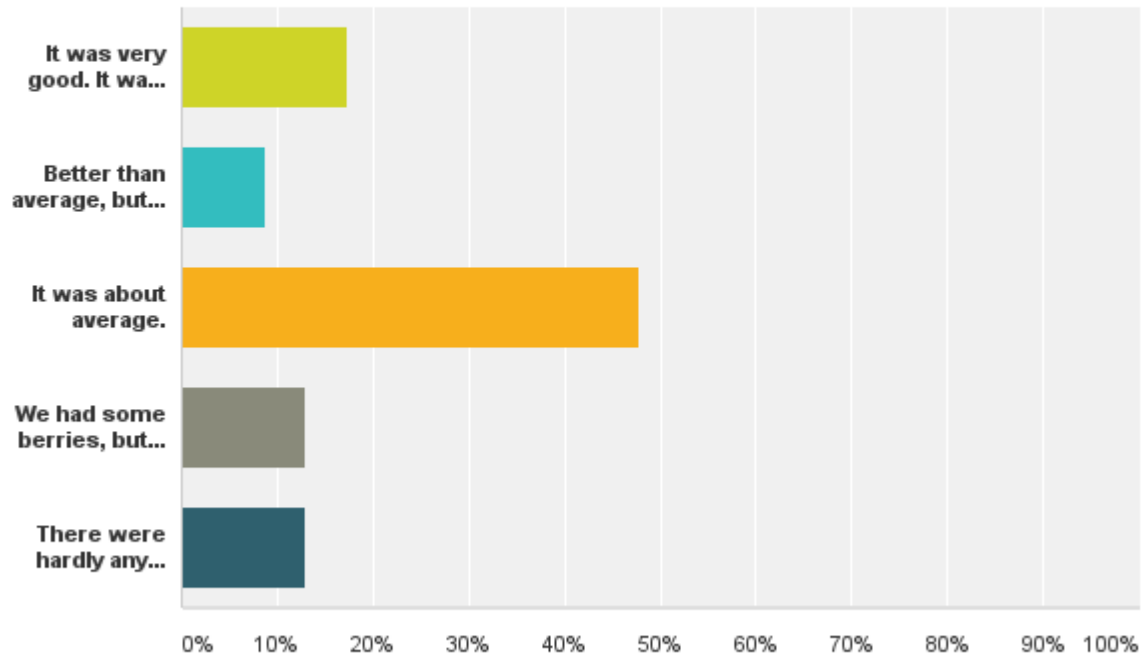

Q12 How was your harvest of this berry in 2015?

Answered: 63 Skipped: 9

High-bush (Alaska) Blueberry
Distribution (in blue)

Q15 How was your harvest of this berry in 2015?

Answered: 23 Skipped: 49

Cloudberry (Salmonberry)
Distribution (in blue)

Q9 How was your harvest of this berry in 2015?

Answered: 46 Skipped: 26

Crowberry (Blackberry)
Distribution (in blue)

Q18 How was your harvest of this berry in 2015?

Answered: 35 Skipped: 37

Q26 For all types of berries combined, how would you describe your berry harvest in 2015?