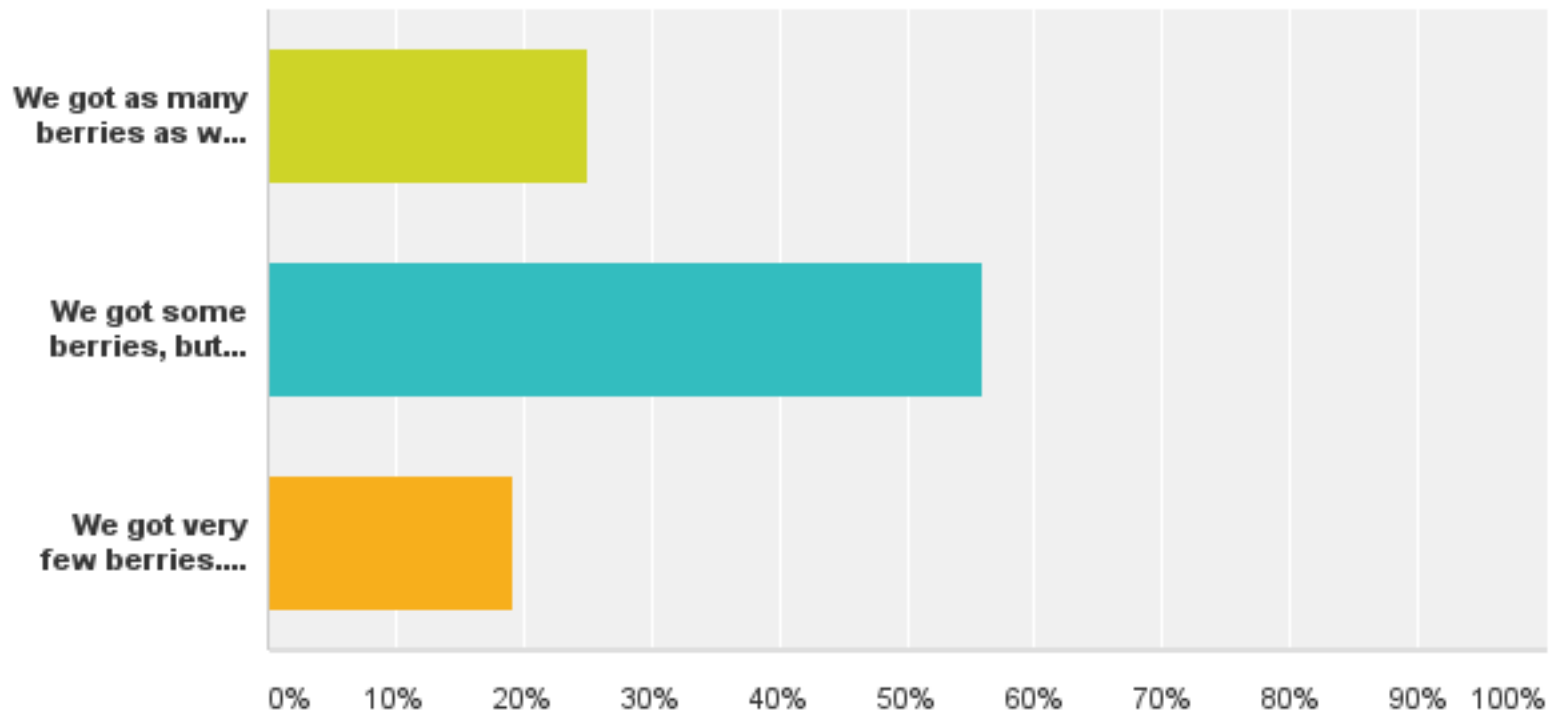

Q9 How was your harvest of this berry in 2015?

Answered: 46 Skipped: 26

Crowberry (Blackberry)
Distribution (in blue)

Q18 How was your harvest of this berry in 2015?

Answered: 35 Skipped: 37

Q26 For all types of berries combined, how would you describe your berry harvest in 2015?

Answered: 68 Skipped: 4

How are your berries? 2015

The survey is still open

<https://www.surveymonkey.com/r/PYXV93S>