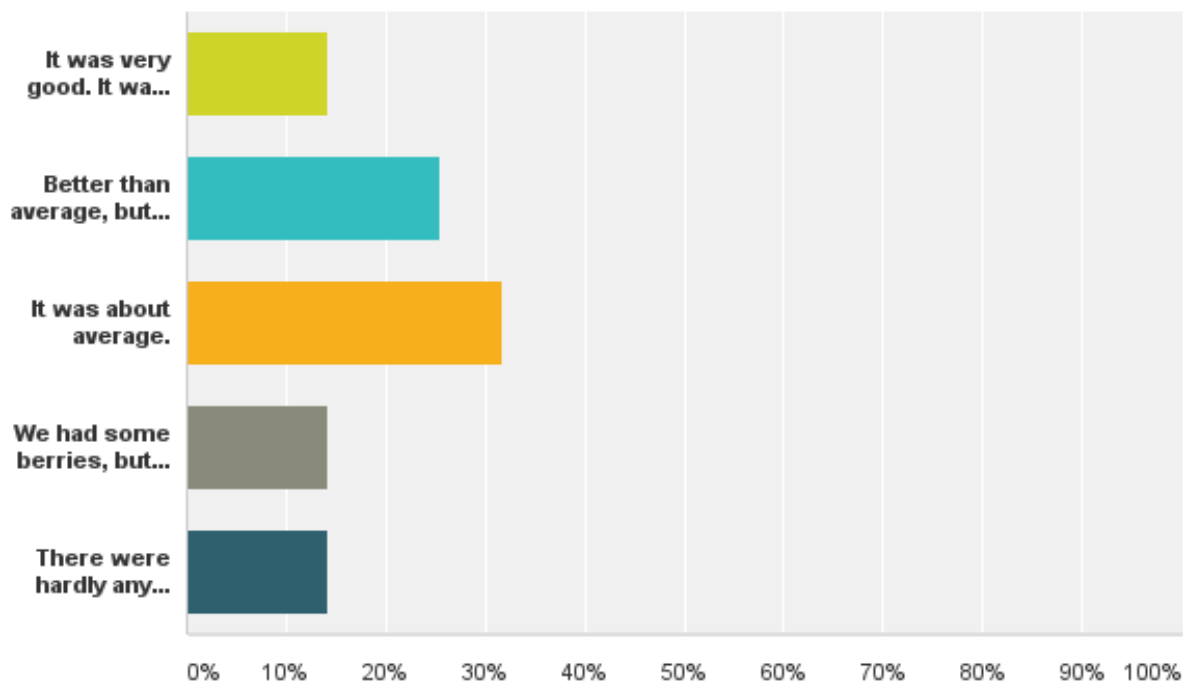

Q12 How was your harvest of this berry in 2015?

Answered: 63 Skipped: 9