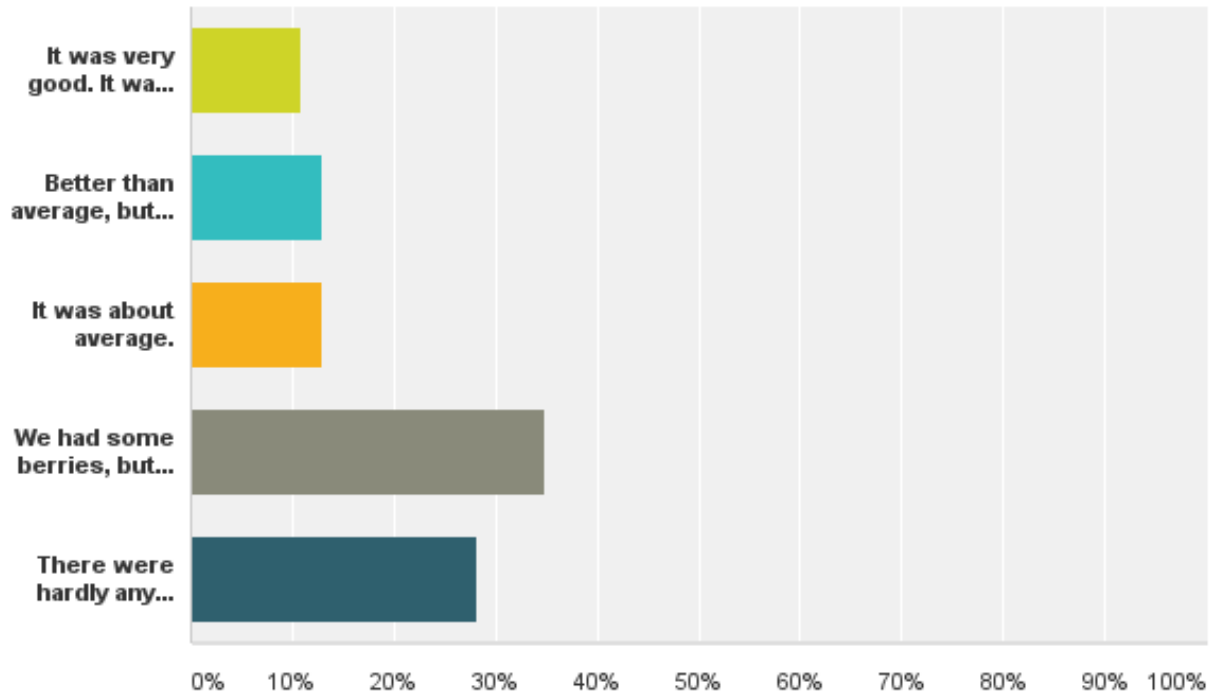

Q12 How was your harvest of this berry in 2015?

Answered: 63 Skipped: 9

High-bush (Alaska) Blueberry
Distribution (in blue)

Q15 How was your harvest of this berry in 2015?

Answered: 23 Skipped: 49

Cloudberry (Salmonberry)
Distribution (in blue)

Q9 How was your harvest of this berry in 2015?

Answered: 46 Skipped: 26

Crowberry (Blackberry)
Distribution (in blue)

Q18 How was your harvest of this berry in 2015?

Answered: 35 Skipped: 37

Q26 For all types of berries combined, how would you describe your berry harvest in 2015?