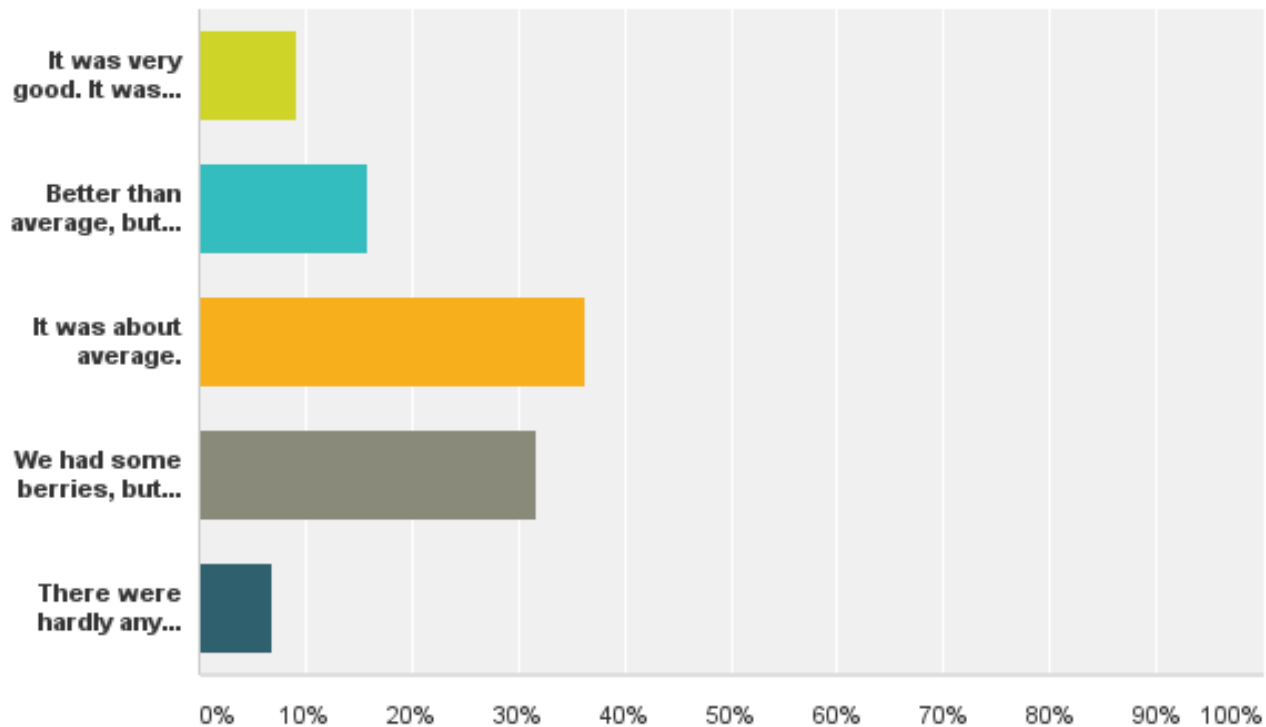

**How are your berries?
2015**

72 response as of December 14

Wow!

Low-bush Cranberry
Distribution (in blue)

Q6 How was your harvest of this berry in 2015?

Answered: 44 Skipped: 28

Low-bush (Bog) Blueberry
Distribution (in blue)