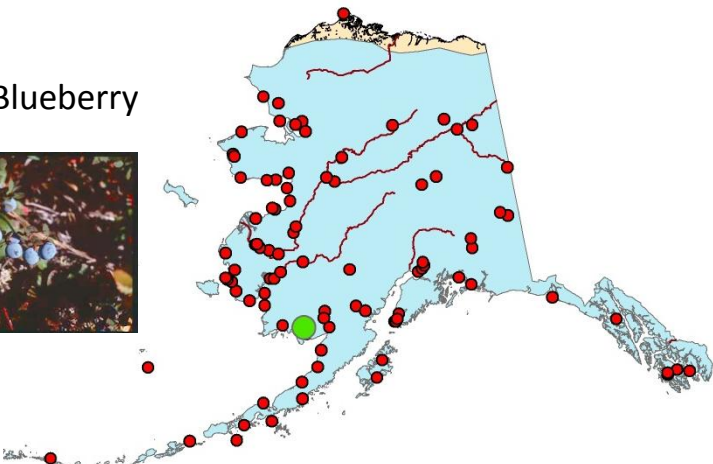

- Statewide network
- Local experts
- Community representatives
- Provide future observations

 Community without a LEO

 Community with a LEO

Nagoonberry

High-bush cranberry

The survey will ask about the berries in your area

Bog Blueberry

What will the survey look like?

Common name: **High-bush cranberry**

Also Called: Squash berry, Moose berry

Scientific name: *Viburnum edule*

Yup'ik name: *Mercuullgpak*

Photos to help
with ID