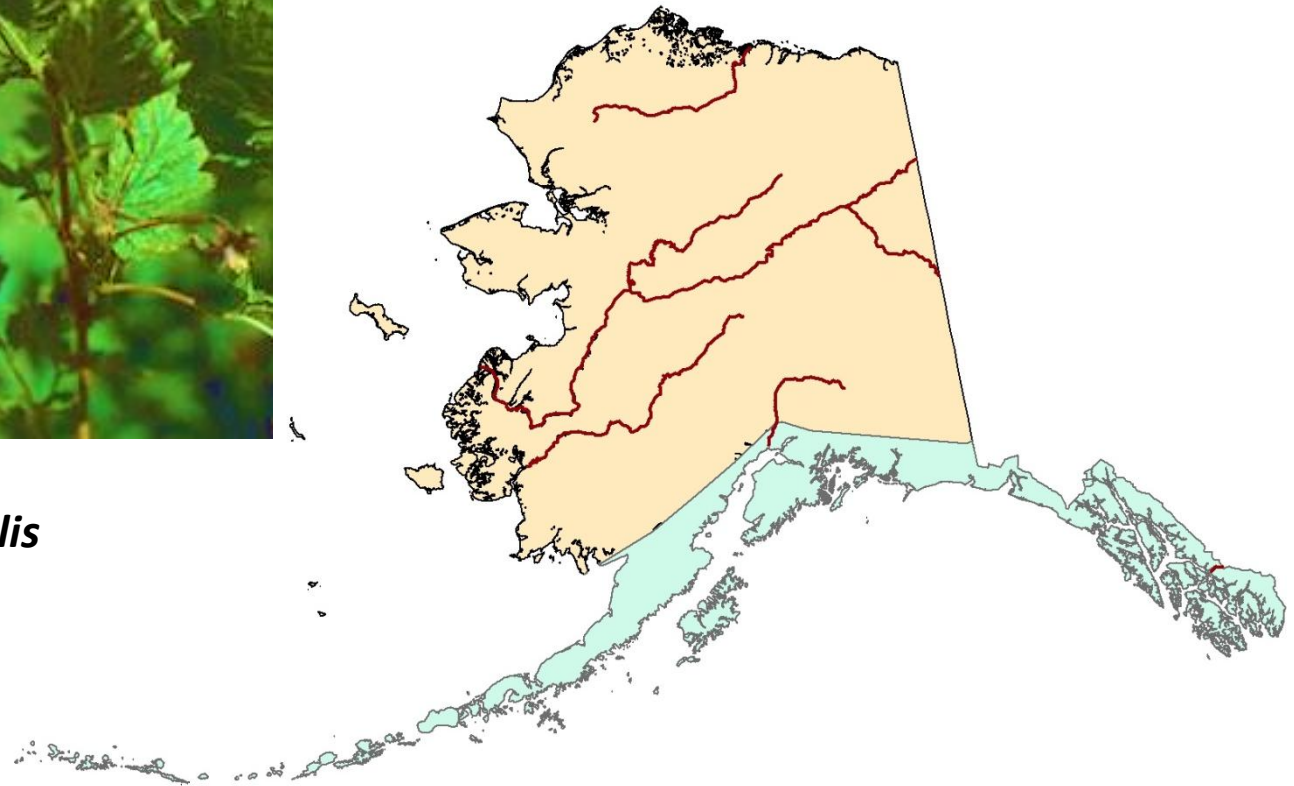

There are about 40 species of edible berries in Alaska.

Which berries do people in your community pick?

There are about 40 species of edible berries in Alaska.

Bog Blueberry

Alaska Blueberry

Crowberry

Low-bush cranberry

Strawberry

Nagoonberry

Blue Huckleberry

What do you call them?

Red Huckleberry

Salmonberry

Cloudberry

Raspberry

High-bush cranberry

Rubus spectabilis

One berry can have many
names

Alutiiq: Alnaq

Dena'ina: Nqitl'

English: Salmonberry

Haida: Sñ'áwaan yáng

Tlingit: Was'x'aan tléigu